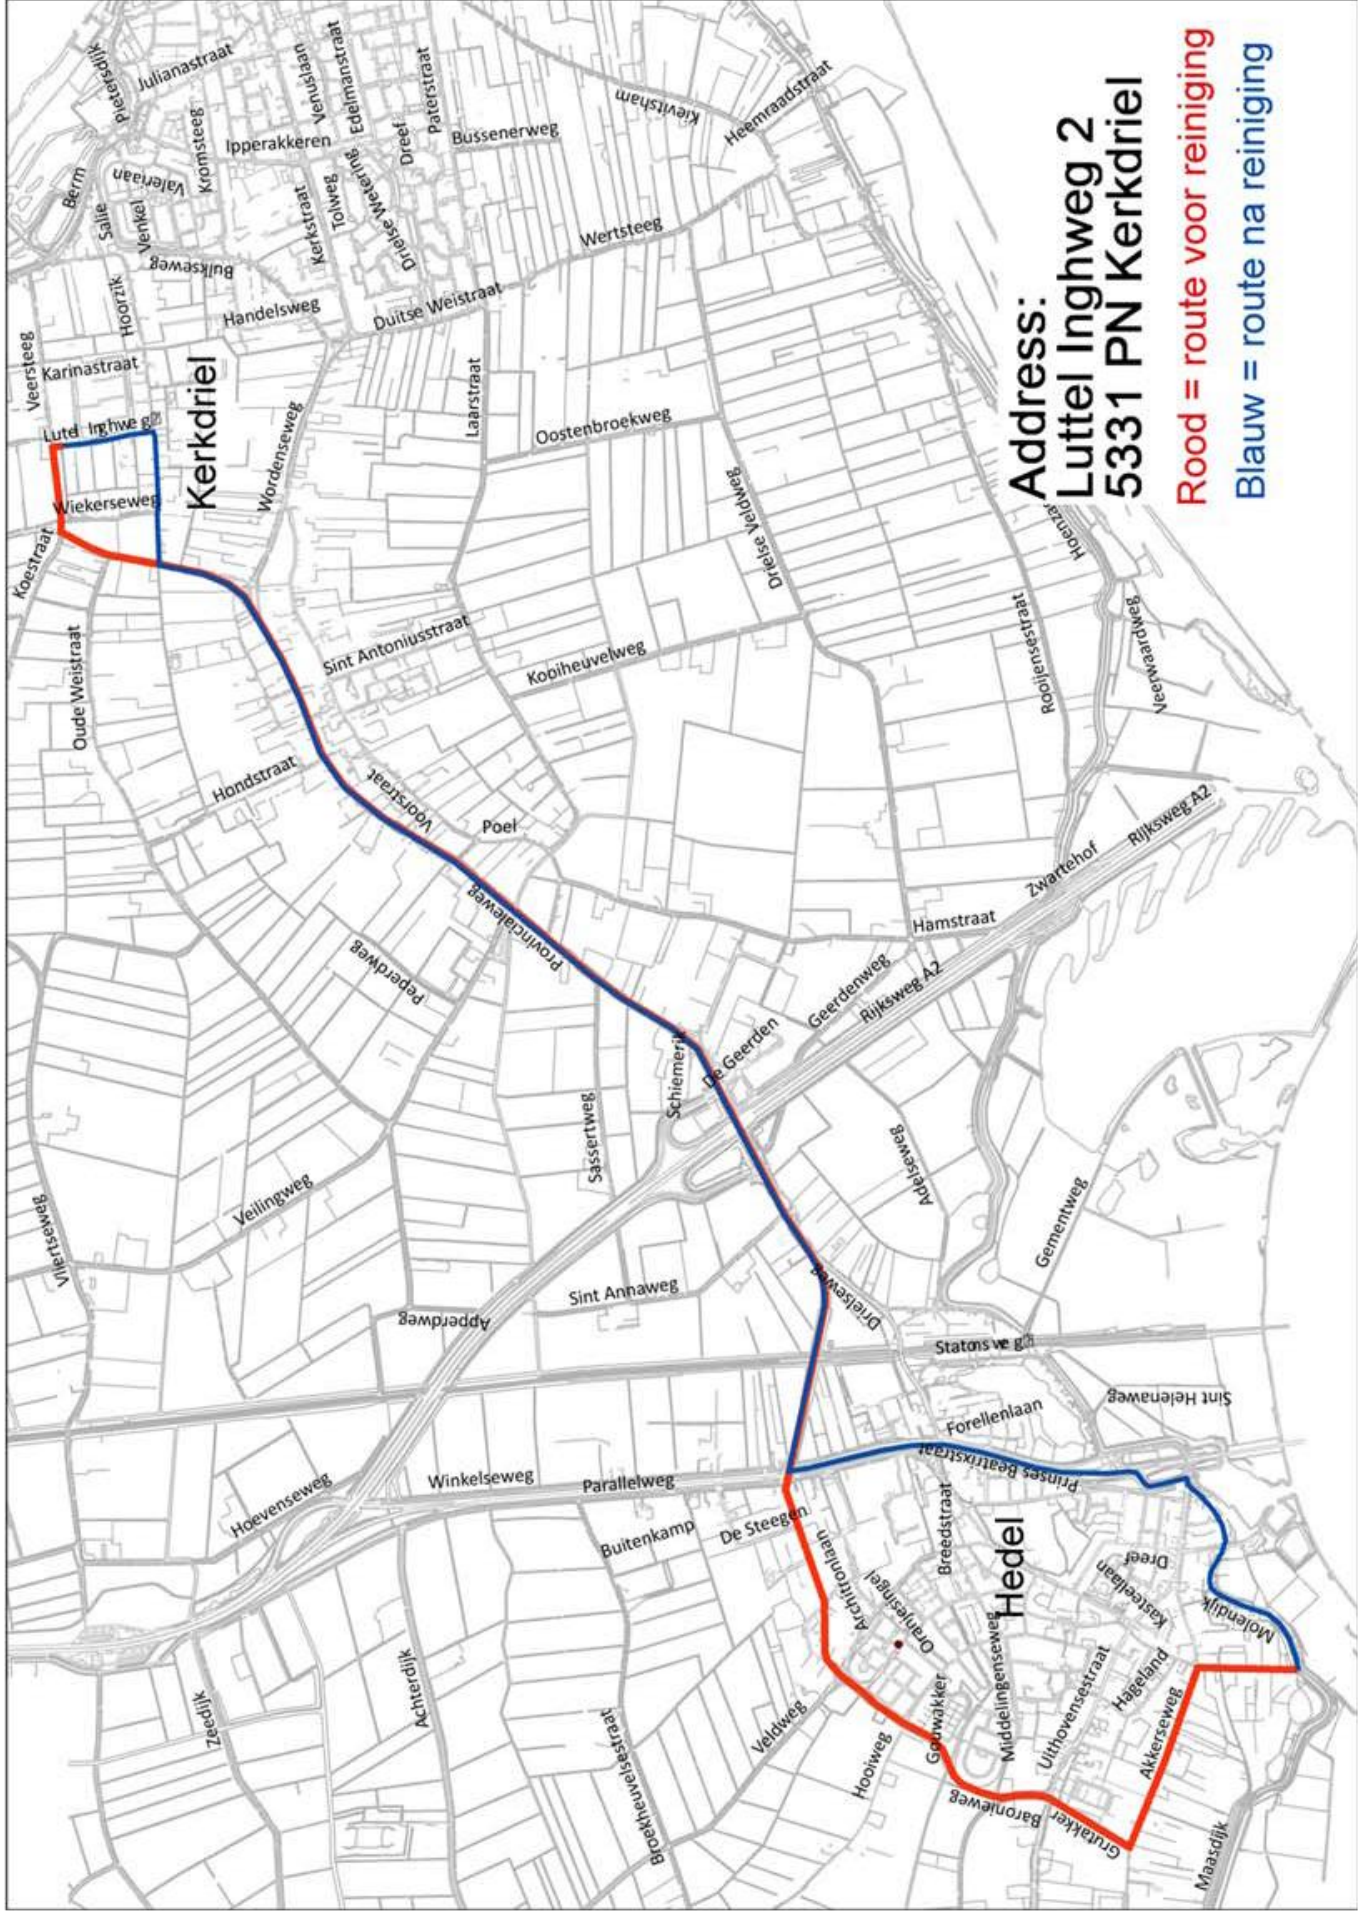

### Departure from Korenstraat/Akkerseweg:

- Head west on Akkerseweg toward Grutakker 650 m
- Turn right onto Grutakker 300 m
- At the roundabout, take the 2nd exit onto Baronieweg/N831 1.6 km
- Go through 1 roundabout
- At the roundabout, take the 3rd exit onto N831 3.8 km
- Follow the general section

### Departure from Uithovensestraat

- Head west on Uithovensestraat toward Hageland 500 m
- At the roundabout, take the 1st exit onto Baronieweg/N831 1,6 km
- Go through 1 roundabout
- At the roundabout, take the 3rd exit onto N831 3.8 km
- Follow the general section

### Departure from Kon. Wilhelminastraat

- Head northeast on Kon. Wilhelminastraat toward A.C. de Ruijter van Steveninckstraat 850 m
- Continue onto Parallelweg 500 m
- At the roundabout, take the 2nd exit onto N831 3.8 km
- Follow the general section

### General section (see next page for roadmap)

- At the roundabout, take the 2nd exit onto N831 700m
- Turn right onto Veersteeg in 300 m
- Turn right onto Veersteeg Luttel Inghweg 50 m
- Destination will be on the right